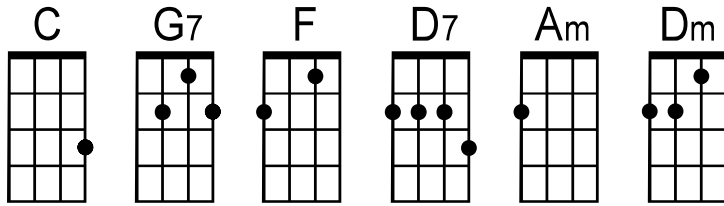

Zip-A-Dee-Doo-Dah

by Allie Wrubel and Ray Gilbert (1945)
(from Disney's "Song of the South")

C\ G7\ C . | F . C . | F . C . | D7 . G7 . |

Zipa- dee- doo-dah, zipa-dee-ay My, oh my, what a wonder - ful day

C\ G7\ C . | F . C . | F . C\ Am\ | Dm\ D7\ C\

Plenty of sun- shine, headin' my way Zipa-dee-doo-dah, zipa- dee--ay!

. | G7 . . . | C . .

Bridge: Mister blue-bird on my shoul-der,

. | D7 . . .

It's the truth, it's "ach'll,"

G\ (-----*tacet*-----)

Everything is "satisfach'll"

C\ G7\ C . | F . C . | F . C\ Am\ | D7\ G7\ C . |

Zipa-dee-doo-dah, zipa-dee-ay, Wonder-ful feel-ling, wonder-ful day!

Instr: C\ G7\ C . | F . C . | F . C . | D7 . G7 . |

C\ G7\ C . | F . C . | F . C\ Am\ | Dm\ D7\ C\

. | G7 . . . | C . .

Bridge: Mister blue-bird on my shoul-der,

. | D7 . . .

It's the truth, it's "ach'll,"

G\ (-----*tacet*-----)

Everything is "satisfach'll"

C\ G7\ C . | F . C . | F . C\ Am\ | D7\ G7\ C